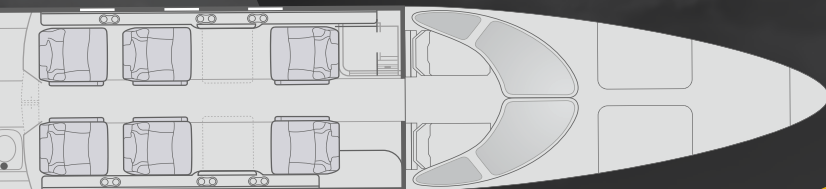

LIGHT JET

PREMIER 1A

CABIN DIMENSIONS

LENGTH	12'6"/4.11M
WIDTH	5'6"/1.68M
HEIGHT	5'5"/1.65M

BAGGAGE

TOTAL CAPACITY	2.2M3
----------------	-------

CABIN AMENITIES

- POWER OUTLETS
- TELEPHONE/SATCOM
- WORK TABLES
- RECLINING LEATHER SEATS
- FULLY ENCLOSED LAVATORY
- REFRESHMENT CENTRE

PERFORMANCE

MAX. CRUISE SPEED	451KT / 517MPH
MAX. RANGE	1,485NM / 2,750KM
CERTIFIED CEILING	41,000FT / 12,497M

ADVANCED SAFETY EQUIPMENT

- ENHANCED GROUND PROXIMITY WARNING SYSTEMS (EGPWS)
- TRAFFIC ALERT AND COLLISION AVOIDANCE SYSTEM (TCAS II)